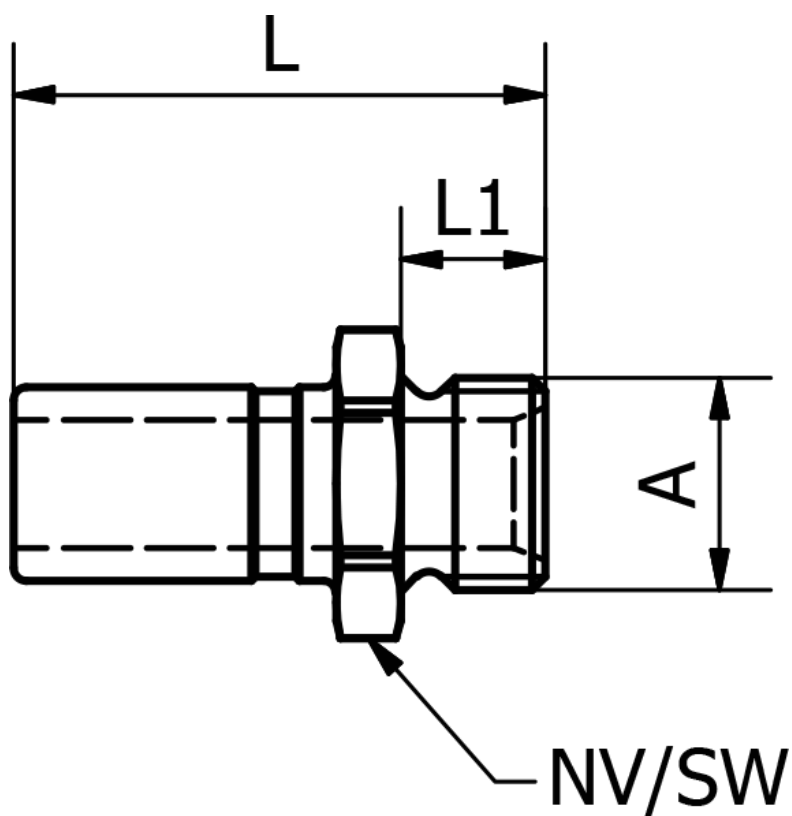

Article number: 58624351ST

Description: Plug for coupling, w. male G3/8
NW 7.2, galvanised steel

Measures

A	= G 3/8
L (mm)	= 34
L1 (mm)	= 9
SW (mm)	= 19